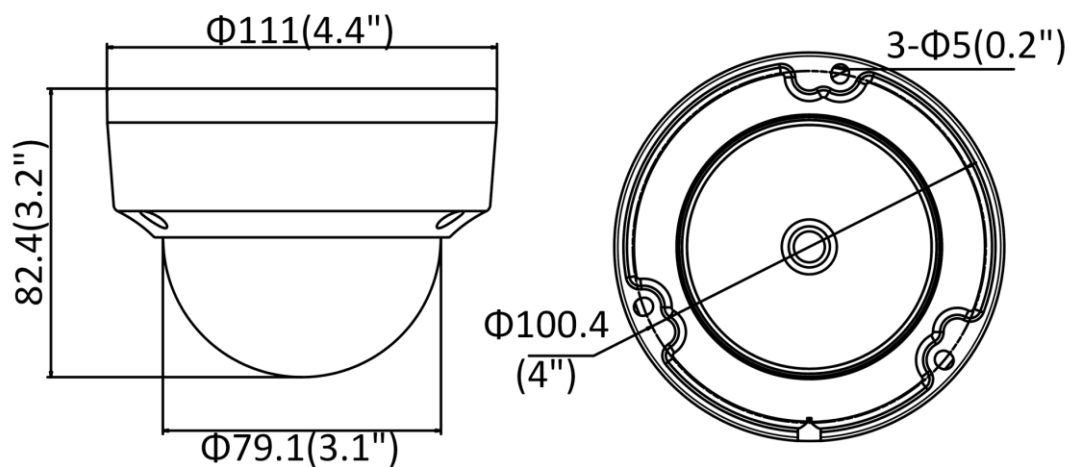

Dimension

Accessory

DS-1259ZJ
Inclined Ceiling Mount